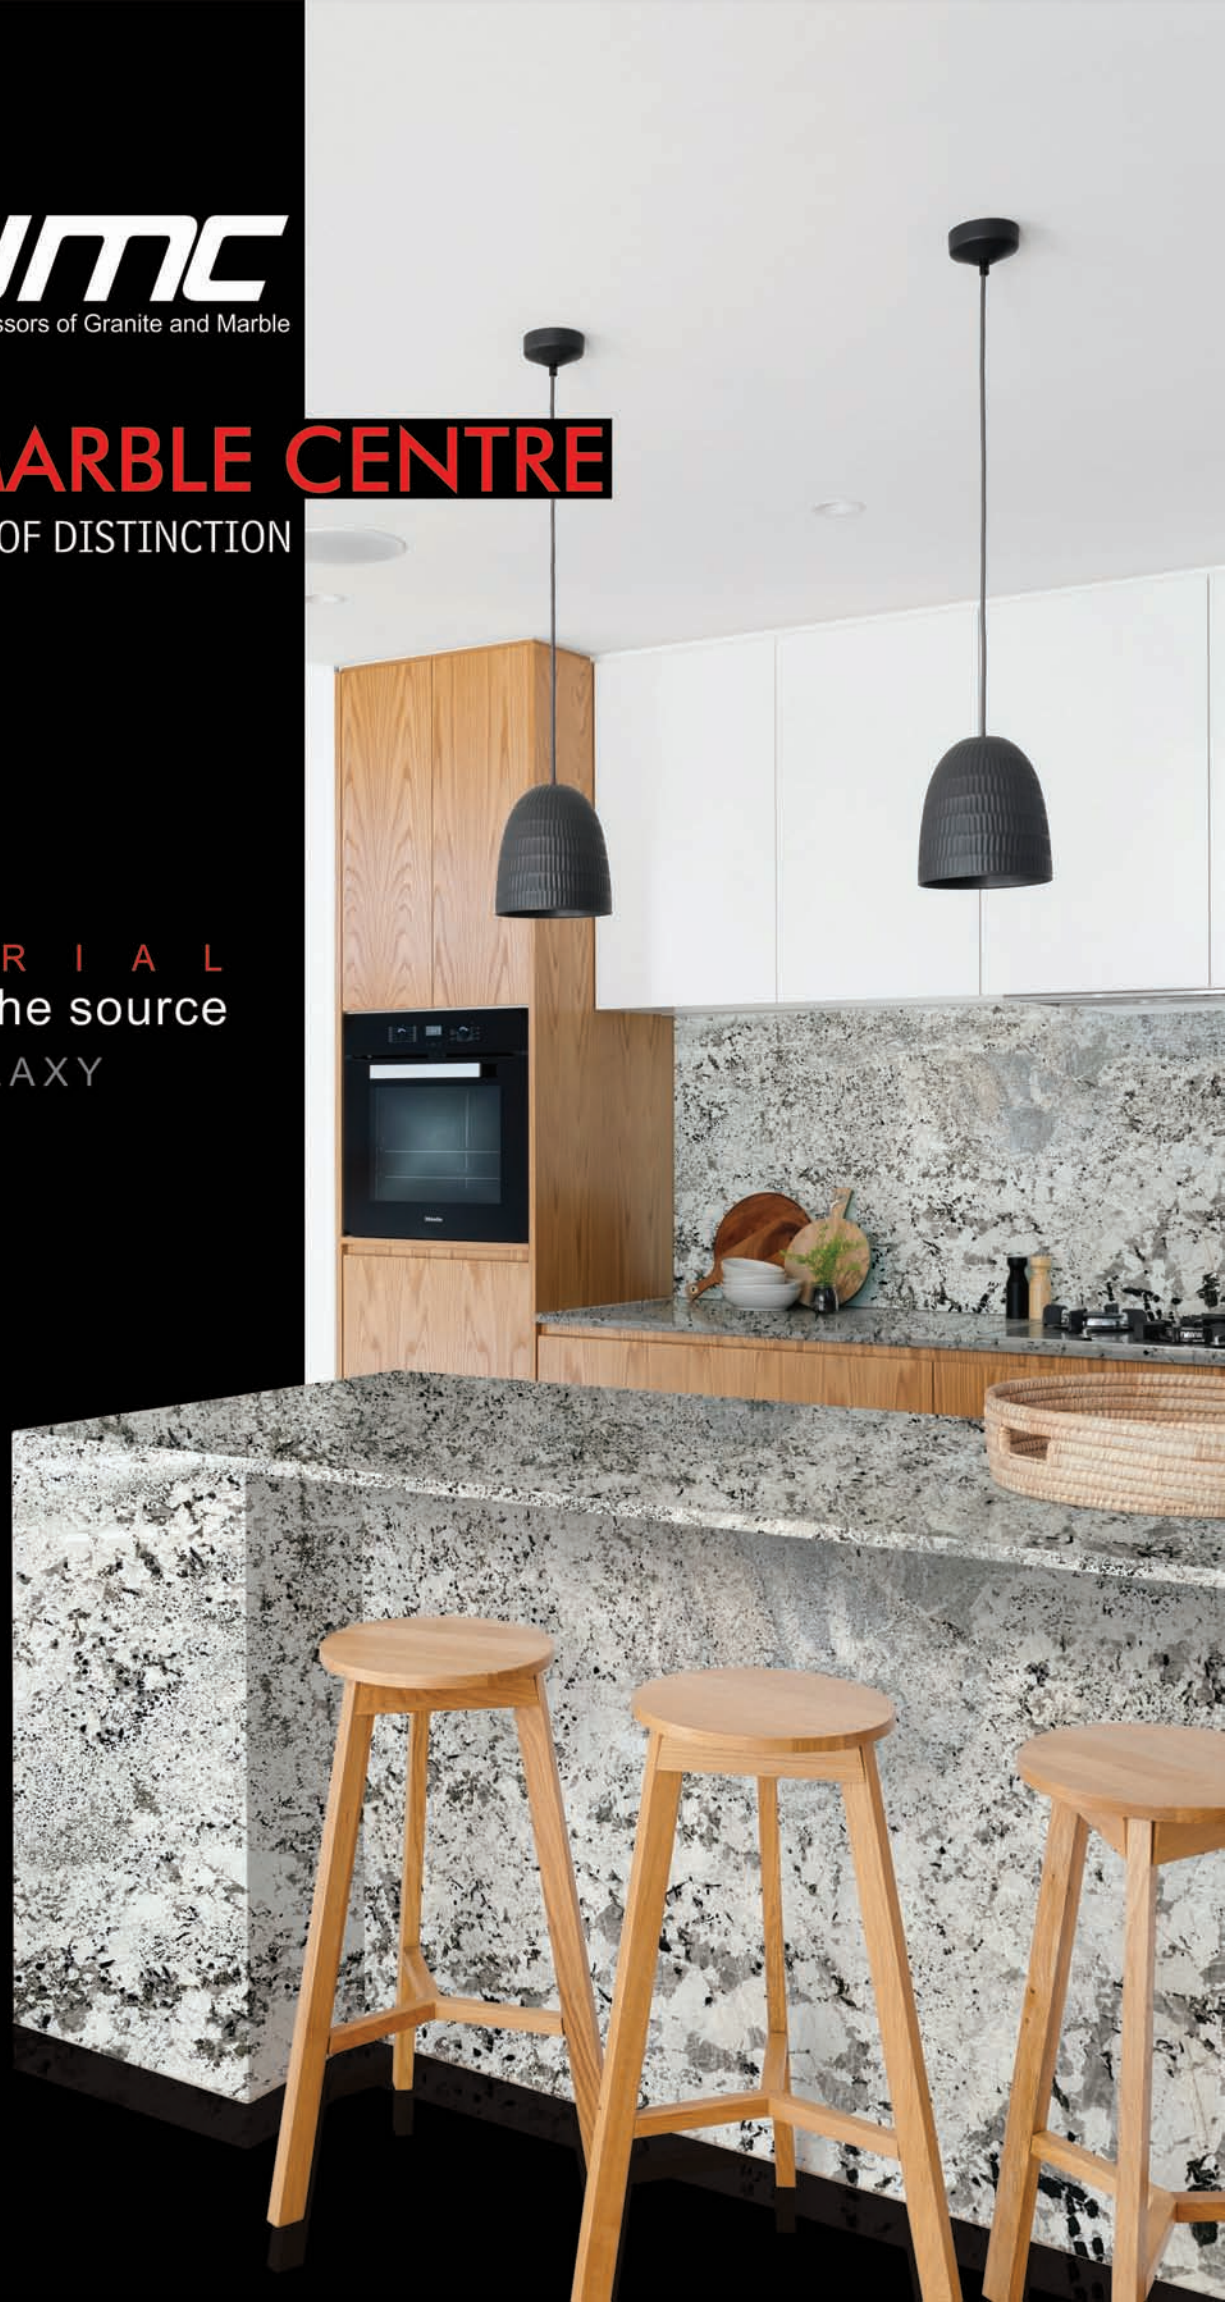

JAIN MARBLE CENTRE

STONE MAKERS OF DISTINCTION

M A T E R I A L
direct from the source
WHITE GALAXY